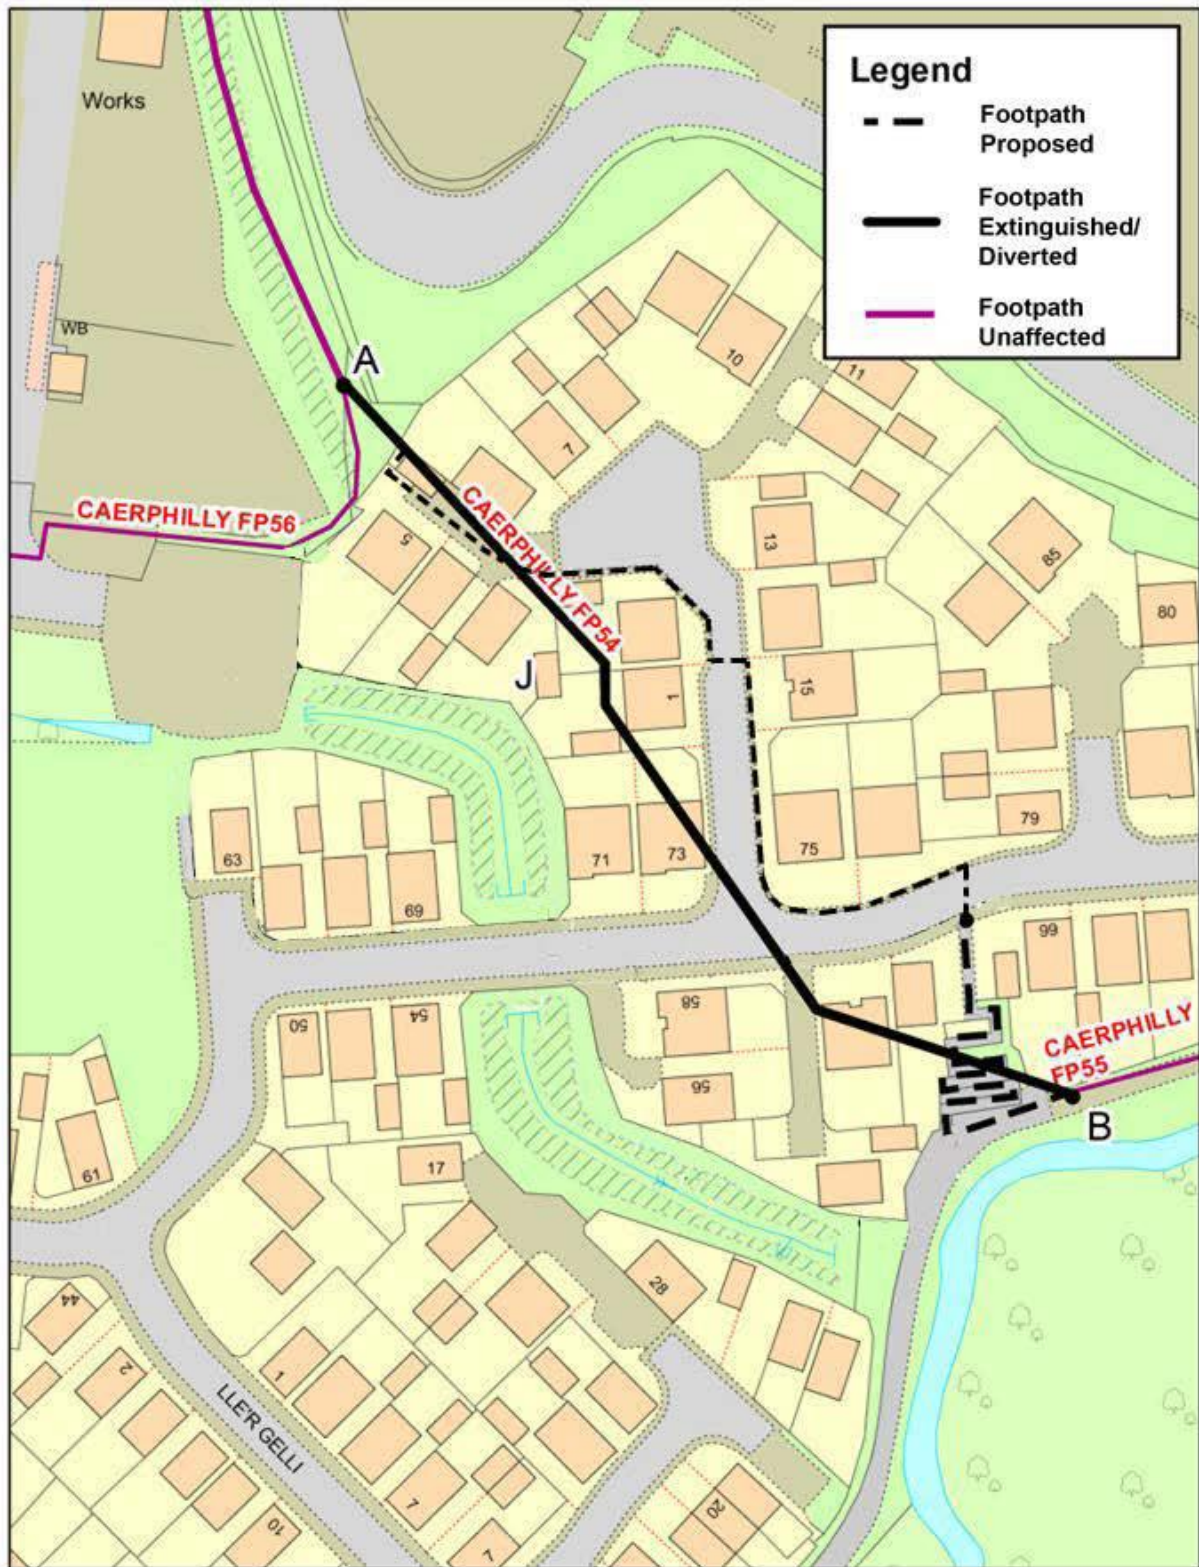

Caerphilly County Borough Council
Public Rights of Way

1:1,000

OS Products: © 100025372, 2019. MasterMap™, 1:10000, 1:25000, 1:50000, 1:250000,
Image Layers: © 2006 produced by COWI A/S for
the Welsh Assembly Government's Department for Environment, Planning and Countryside.
© GeoInformation Group 1948, 2001, 2004-5,
© The Standing Conference on Regional Policy in South Wales (1991),
© BlomPictometry 2008.